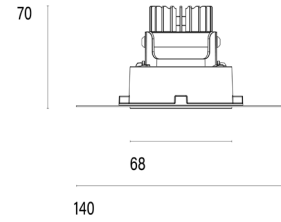

101 06 002100.013

Model

Name	Mono 060 Trimless Type 1 Recessed Downlighter
Finish	Structured White
Area	Indoor

System

Power (Luminaire)	6.8W
Power (System)	8W
Voltage	240V-AC
Optics	Rotationally Symmetrical Direct 25°
Colour Temperature	2700°K
Luminous Flux	576lm
TM30	Rf95 Rg103
CRI	Ra98
Lumen Maintenance	L90 B10 50000hrs
Chromacity	<3 McAdam Step Ellipse
Articulation	Fixed
Cut-Out	Round 85mm x 100mm Depth
Ingress Protection	IP44
Control Device	Remote DALI (Included)
Class	III